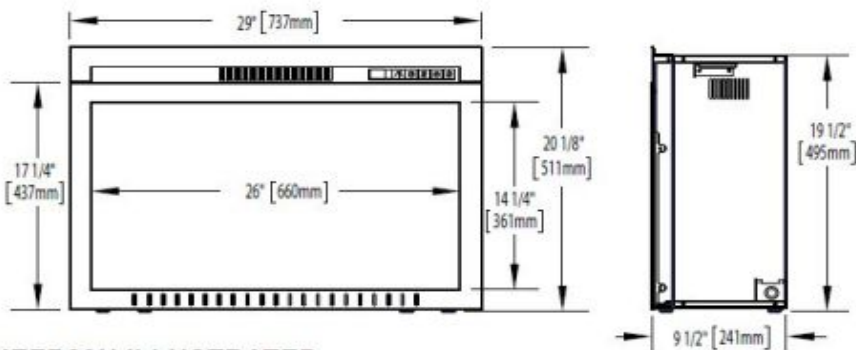

Fluesbrothers
CHIMNEY & FIREPLACE

Electric fireplace insert:

Napoleon electric Cinema fireplace:

NEFB24H ILLUSTRATED

NEFB29H ILLUSTRATED