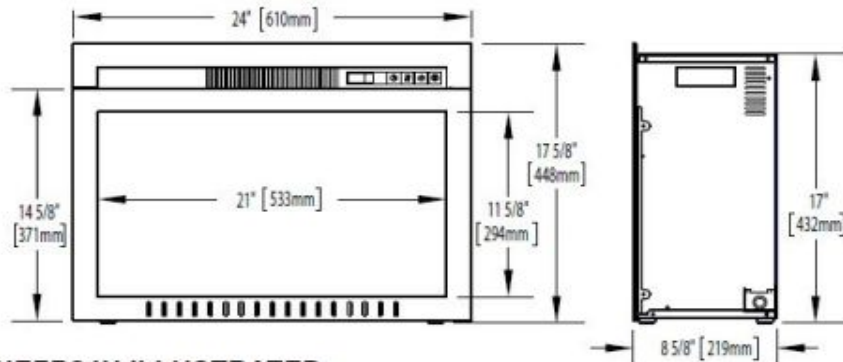

Fluesbrothers
CHIMNEY & FIREPLACE

Electric fireplace insert:

Napoleon electric Cinema fireplace:

NEFB24H ILLUSTRATED

NEFB29H ILLUSTRATED